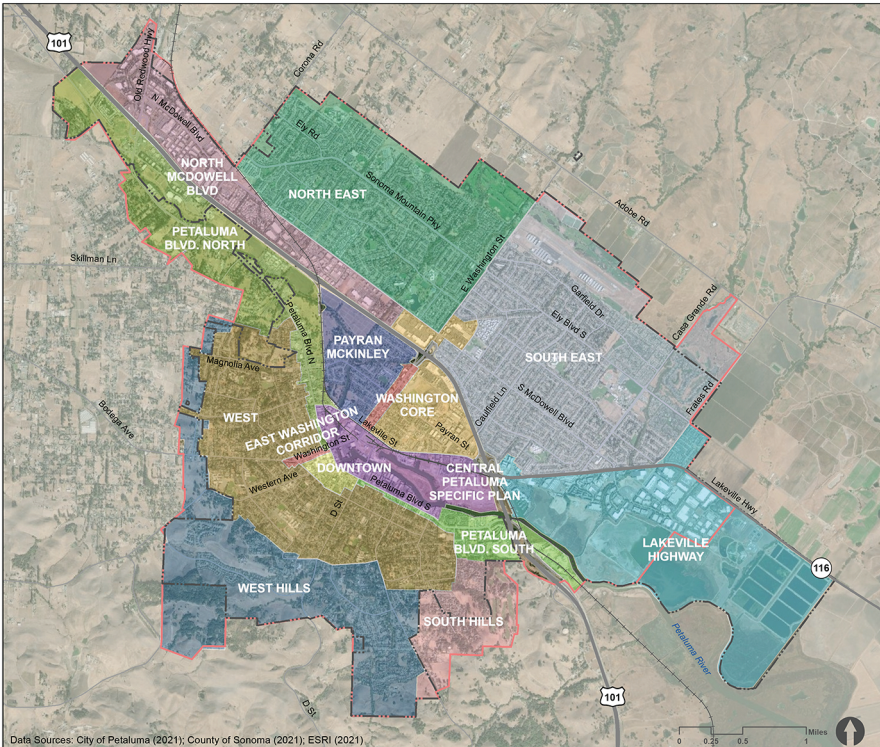

General Plan Sub-areas

Data Sources: City of Petaluma (2021); County of Sonoma (2021); ESRI (2021)